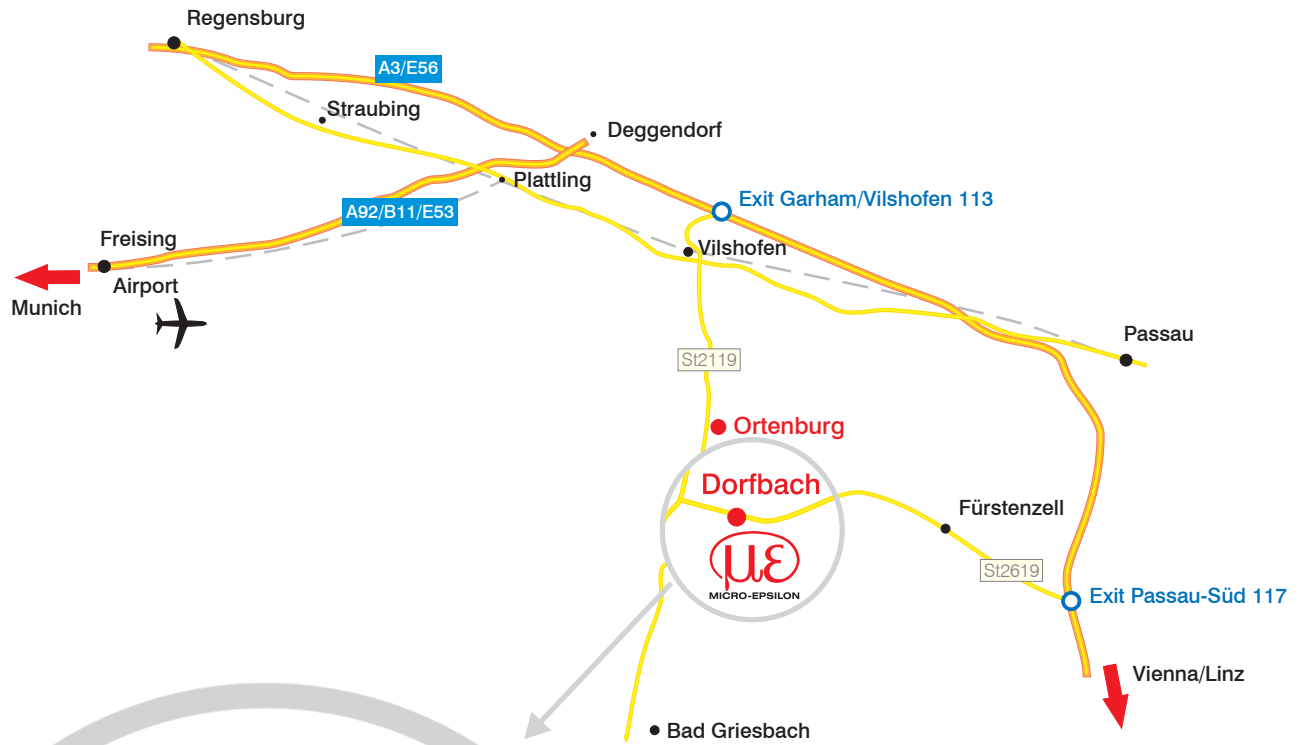

Travelling to Micro-Epsilon

Koenigbacher Str. 15 | 94496 Ortenburg

Travelling to Micro-Epsilon

By Car Coming from Deggendorf on the A3

- Take exit "Garham/Vilshofen" onto the ST 2119 in direction of Vilshofen
- After the bridge across the Danube turn left onto the B8 in direction of Passau
- Take the first exit on the right ("Vilshofen-Ost") in direction of Bad Füssing/Ortenburg
- In Vilshofen: turn left onto the ST 2119 Ortenburger Straße in direction of Ortenburg
- Shortly after Ortenburg turn left, in direction of Fürstenzell/Dorfbach
- Continue in direction of Dorfbach

Coming from Linz on the A3

- Take exit "Passau-Süd" onto the ST 2619 in direction of Fürstenzell
- In Fürstenzell: turn right in direction of Ortenburg
- Continue for another 7 kilometres in direction of Dorfbach

By Rail

Rail line Nuremberg - Regensburg - Passau - Vienna
until Vilshofen or Passau train station

Rail line Munich - Landshut - Plattling - Passau until Vilshofen
or Passau train station

Taxi:

Vilshofen: Phone +49 8541 7203

From Airport by rail:

With bus or taxi to Freising train station: rail line Munich-Passau

Recommended hotels

2 km away

Hotel & Restaurant Zum Koch e.K.

Vorderhainberg 8
94496 Ortenburg

Phone: +49 8542 167 0