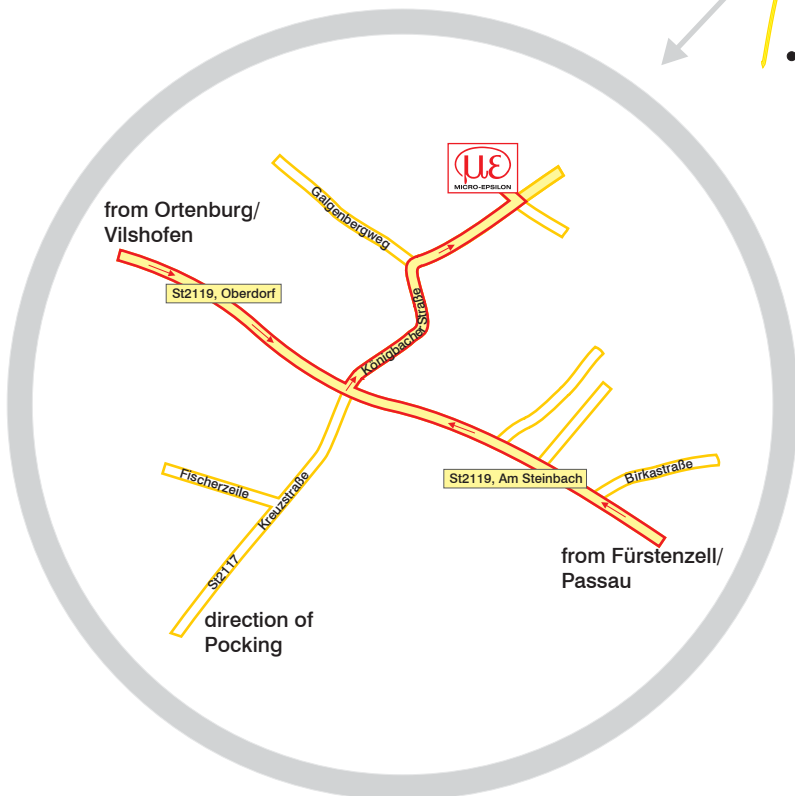

Travelling to Micro-Epsilon

Koenigbacher Str. 15 | 94496 Ortenburg

Travelling to Micro-Epsilon

By Car Coming from Deggendorf on the A3

- Take exit "Garham/Vilshofen" onto the ST 2119 in direction of Vilshofen
- After the bridge across the Danube turn left onto the B8 in direction of Passau
- Take the first exit on the right ("Vilshofen-Ost") in direction of Bad Füssing/Ortenburg
- In Vilshofen: turn left onto the ST 2119 Ortenburger Straße in direction of Ortenburg
- Shortly after Ortenburg turn left, in direction of Fürstenzell/Dorfbach
- Continue in direction of Dorfbach

Coming from Linz on the A3

- Take exit "Passau-Süd" onto the ST 2619 in direction of Fürstenzell
- In Fürstenzell: turn right in direction of Ortenburg
- Continue for another 7 kilometres in direction of Dorfbach

By Rail

Rail line Nuremberg - Regensburg - Passau - Vienna
until Vilshofen or Passau train station

Rail line Munich - Landshut - Plattling - Passau until Vilshofen
or Passau train station

Taxi:

Vilshofen: Phone +49 8541 7203

From Airport by rail:

With bus or taxi to Freising train station: rail line Munich-Passau

Recommended hotels

2 km away

Hotel & Restaurant Zum Koch e.K.

Vorderhainberg 8
94496 Ortenburg

Phone: +49 8542 167 0